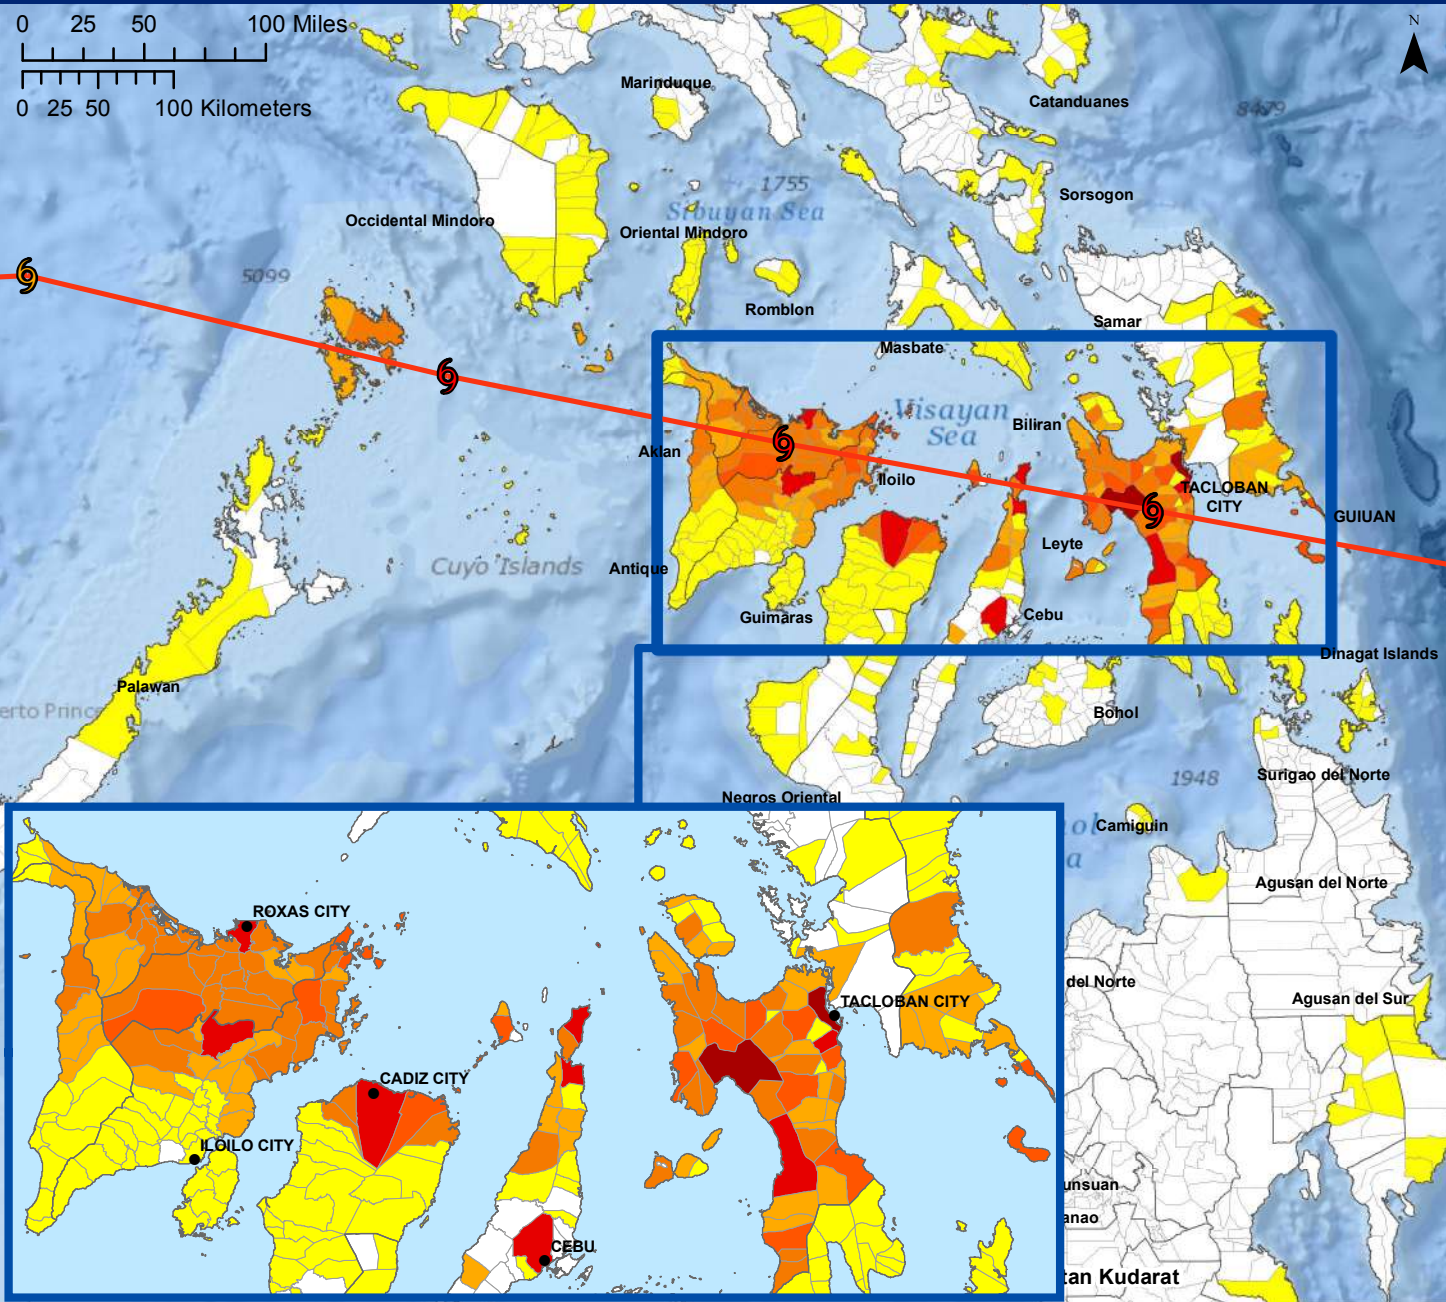

# Number of Damaged Houses - Typhoon Haiyan (Yolanda)

This map depicts the number of houses destroyed or partially damaged by Typhoon Haiyan (Yolanda). This map is based on information from NDRRMC Situation Report #45, 27NOV13, 1800 PHT. Only data for those municipalities who have reported are shown. This product will be updated as additional information becomes available. (PDC DH-012)

## Damaged or Destroyed Houses

**Total: 1,150,696**

## Population Density Overview

**Disclaimer:**  
The delineation of political boundaries, and associated data shown here do not imply endorsement by the Pacific Disaster Center.

**Product Information:**  
Product Created.....11/27/2013  
Source Data.....ESRI, NOAA, NDRRMC  
Projection.....Mercator Datum WGS84  
Produced By.....Pacific Disaster Center <http://www.pdc.org>, [disaster@pdc.org](mailto:disaster@pdc.org)