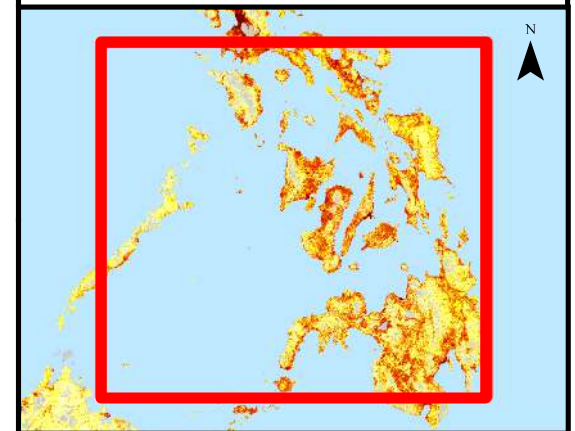

Population Density Overview

Disclaimer:
The delineation of political boundaries, and associated data shown here do not imply endorsement by the Pacific Disaster Center.

Product Information:
Product Created.....11/27/2013
Source Data.....ESRI, NOAA, NDRRMC
Projection.....Mercator Datum WGS84
Produced By.....Pacific Disaster Center <http://www.pdc.org>, disaster@pdc.org