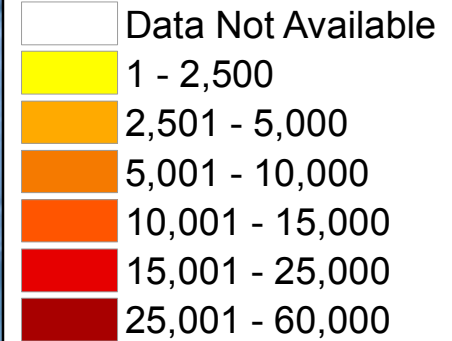

# Number of Damaged Houses - Typhoon Haiyan (Yolanda)

This map depicts the number of houses destroyed or partially damaged by Typhoon Haiyan (Yolanda). This map is based on information from NDRRMC Situation Report #45, 27NOV13, 1800 PHT. Only data for those municipalities who have reported are shown. This product will be updated as additional information becomes available. (PDC DH-012)

## Damaged or Destroyed Houses

**Total: 1,150,696**