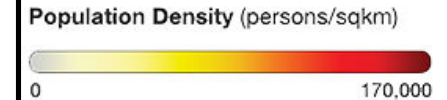

Population Density Overview

Disclaimer:
The delineation of political boundaries, and associated data shown here do not imply endorsement by the Pacific Disaster Center.

Product Information:
Product Created.....11/27/2013
Source Data.....ESRI, NOAA, NDRRMC
Projection.....Mercator Datum WGS84
Produced By.....Pacific Disaster Center <http://www.pdc.org>, disaster@pdc.org