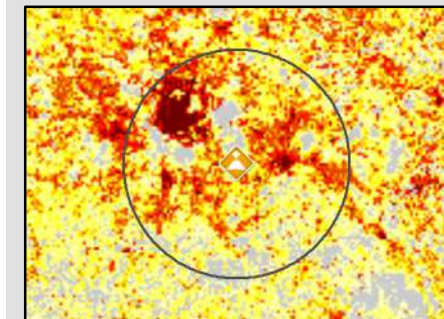

- Ash Cloud Areas
- Volcano Location
- ✈ Airport
- ⚓ Port

**Total Population within 100 KM:
29.0 million persons**

- 0-10 km   **2,200 persons**
- 10-30 km   **710,000 persons**
- 30-100 km **28.0 million persons**

Population Density (person/sqkm)