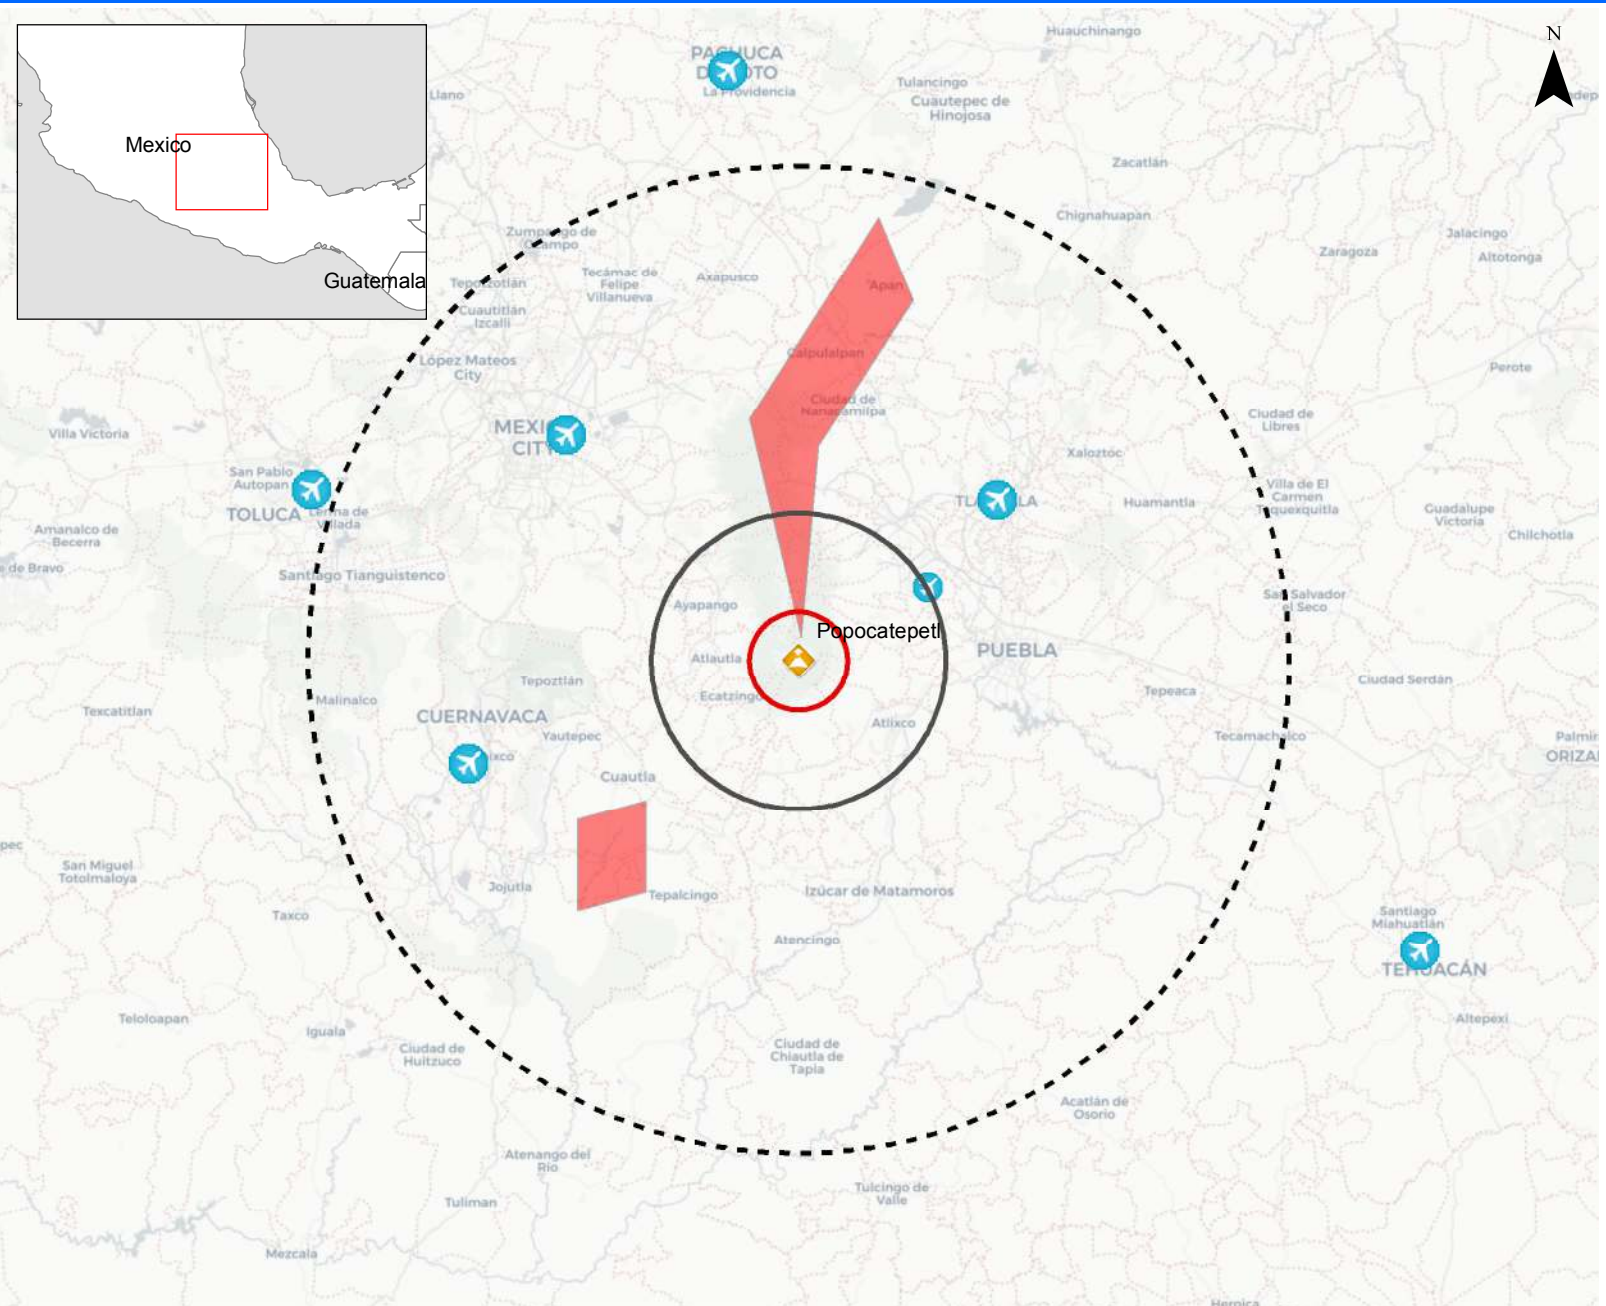

Volcano Watch - Popocatepetl Volcano, Mexico

14 March 2019 1506 UTC

VAAC (WASHINGTON) ASH ADVISORY SUMMARY: NEW CONTINUE VOLCANO ASH EMISSIONS OBSERVATION. NEW CONTINUE VOLCANO ASH EMISSIONS OBSERVATION MOV N TO NNE IN SATELLITE IMAGERY. VOLCANO ASH EMISSIONS IS LIGHT WITH STEAM AND GAS. VOLCANO ASH FORECAST TO CONTINUE N MOV. PREVIOUS VOLCANO ASH EMISSIONS HAS DISSIPATED E OF SUMMIT. ...FISHER

- Ash Cloud Areas
- ◆ Volcano Location
- ✈ Airport
- ⚓ Port

**Total Population within 100 KM:
29.0 million persons**

- 0-10 km **2,200 persons**
- 10-30 km **710,000 persons**
- 30-100 km **28.0 million persons**

Population Density (person/sqkm)

- | | |
|---|--|
| 0 - 5 | 101-500 |
| 6 - 50 | 501-2500 |
| 51 - 100 | > 2500 |