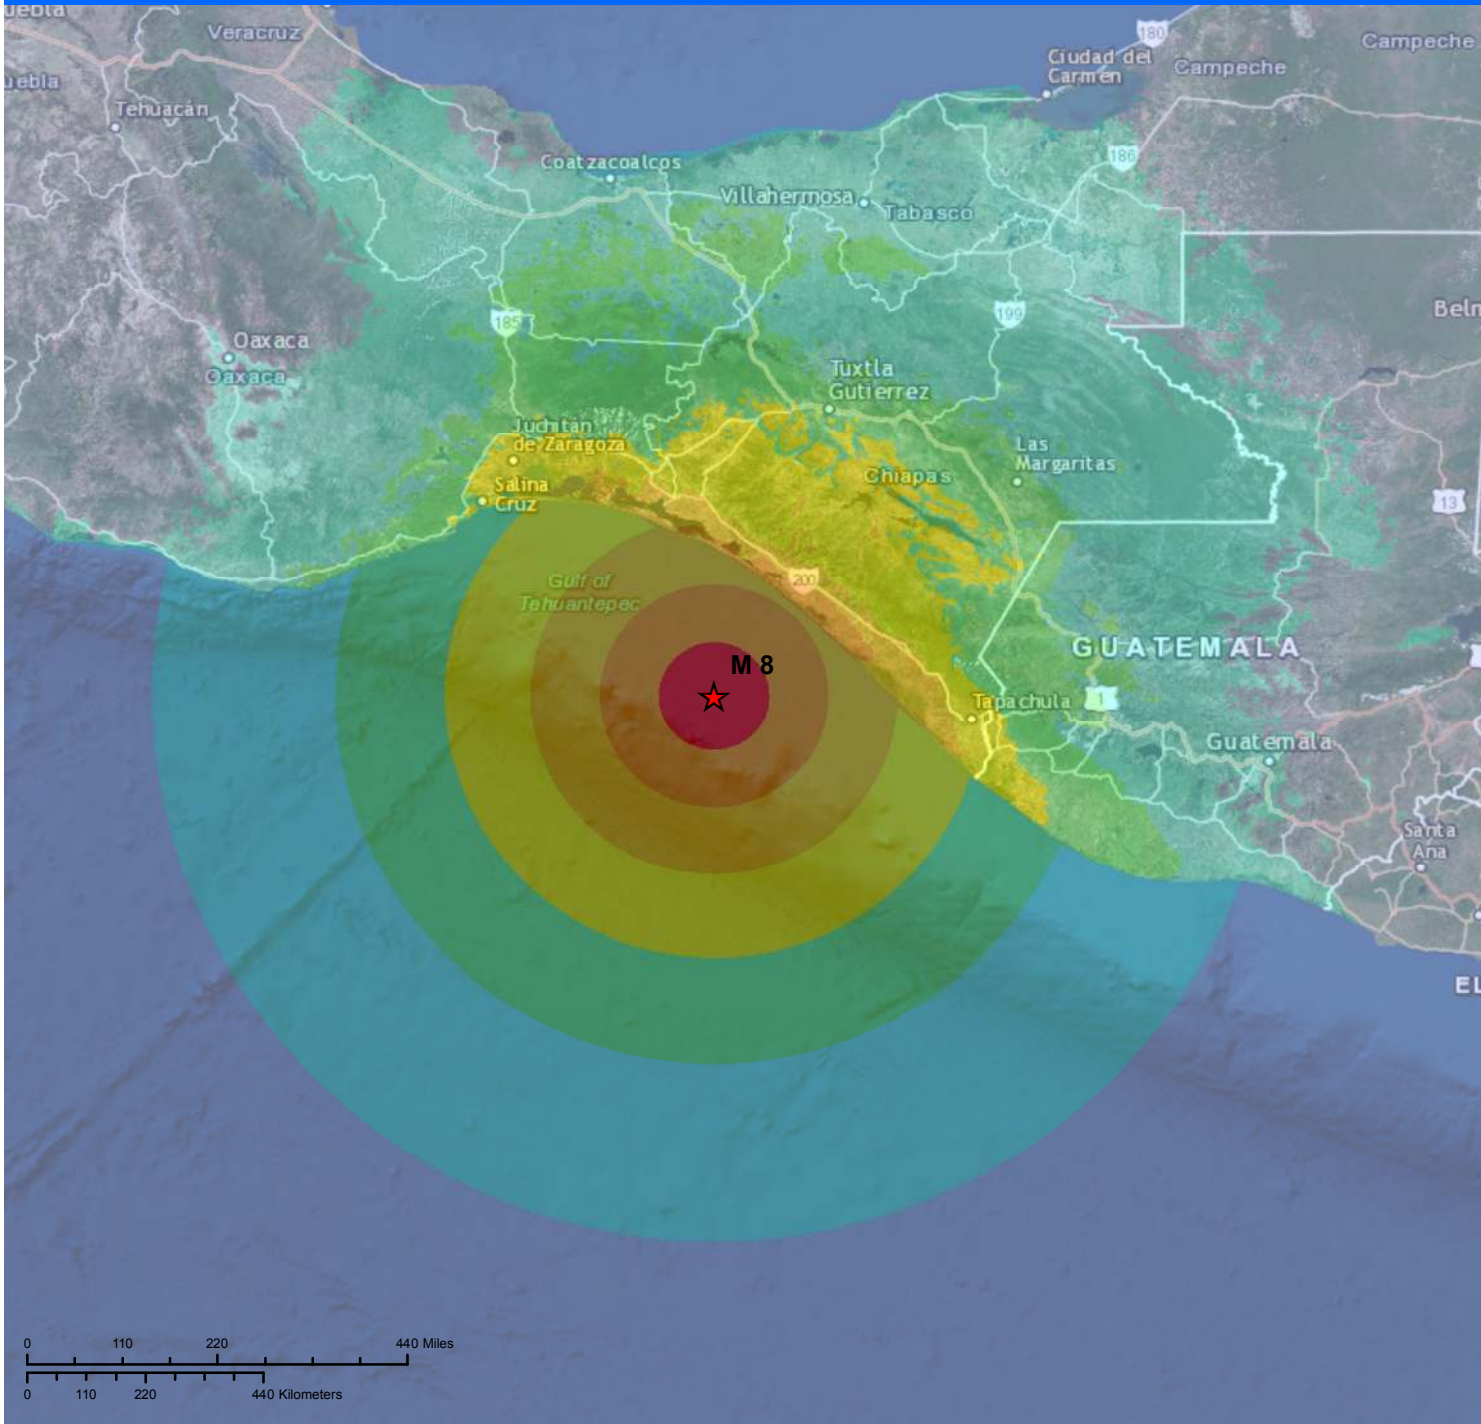

8.0 Earthquake - Offshore Chiapas, Mexico

08 September 2017 0449 UTC

- ★ Epicenter
- Shaking Intensity (MMI)**
- I (Not Felt)
- II - III (Weak)
- IV (Light)
- V (Moderate)
- VI (Strong)
- VII (Very Strong)
- VIII (Severe)
- IX (Violent)
- X+ (Extreme)

The delineation of political boundaries, and associated data shown here do not imply endorsement by the Pacific Disaster Center.

Produced By: Pacific Disaster Center
Product Created: 9/8/2017
Source Data: Shakemap by USGS
Other Data: ESRI
Projection: Mercator Datum WGS84