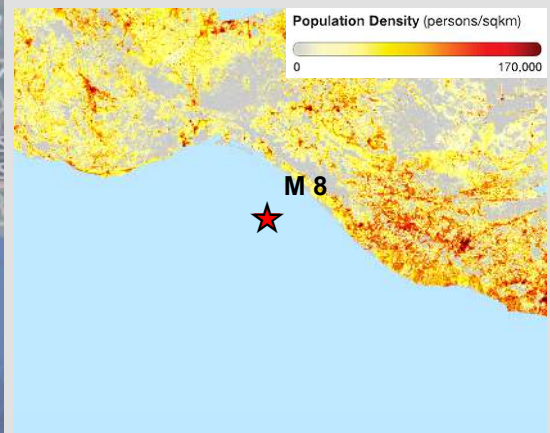

8.0 Earthquake - Offshore Chiapas, Mexico

08 September 2017 0449 UTC

- ★ Epicenter
- Shaking Intensity (MMI)**
- I (Not Felt)
- II - III (Weak)
- IV (Light)
- V (Moderate)
- VI (Strong)
- VII (Very Strong)
- VIII (Severe)
- IX (Violent)
- X+ (Extreme)

The delineation of political boundaries, and associated data shown here do not imply endorsement by the Pacific Disaster Center.

Produced By: Pacific Disaster Center
Product Created: 9/8/2017
Source Data: Shakemap by USGS
Other Data: ESRI
Projection: Mercator Datum WGS84